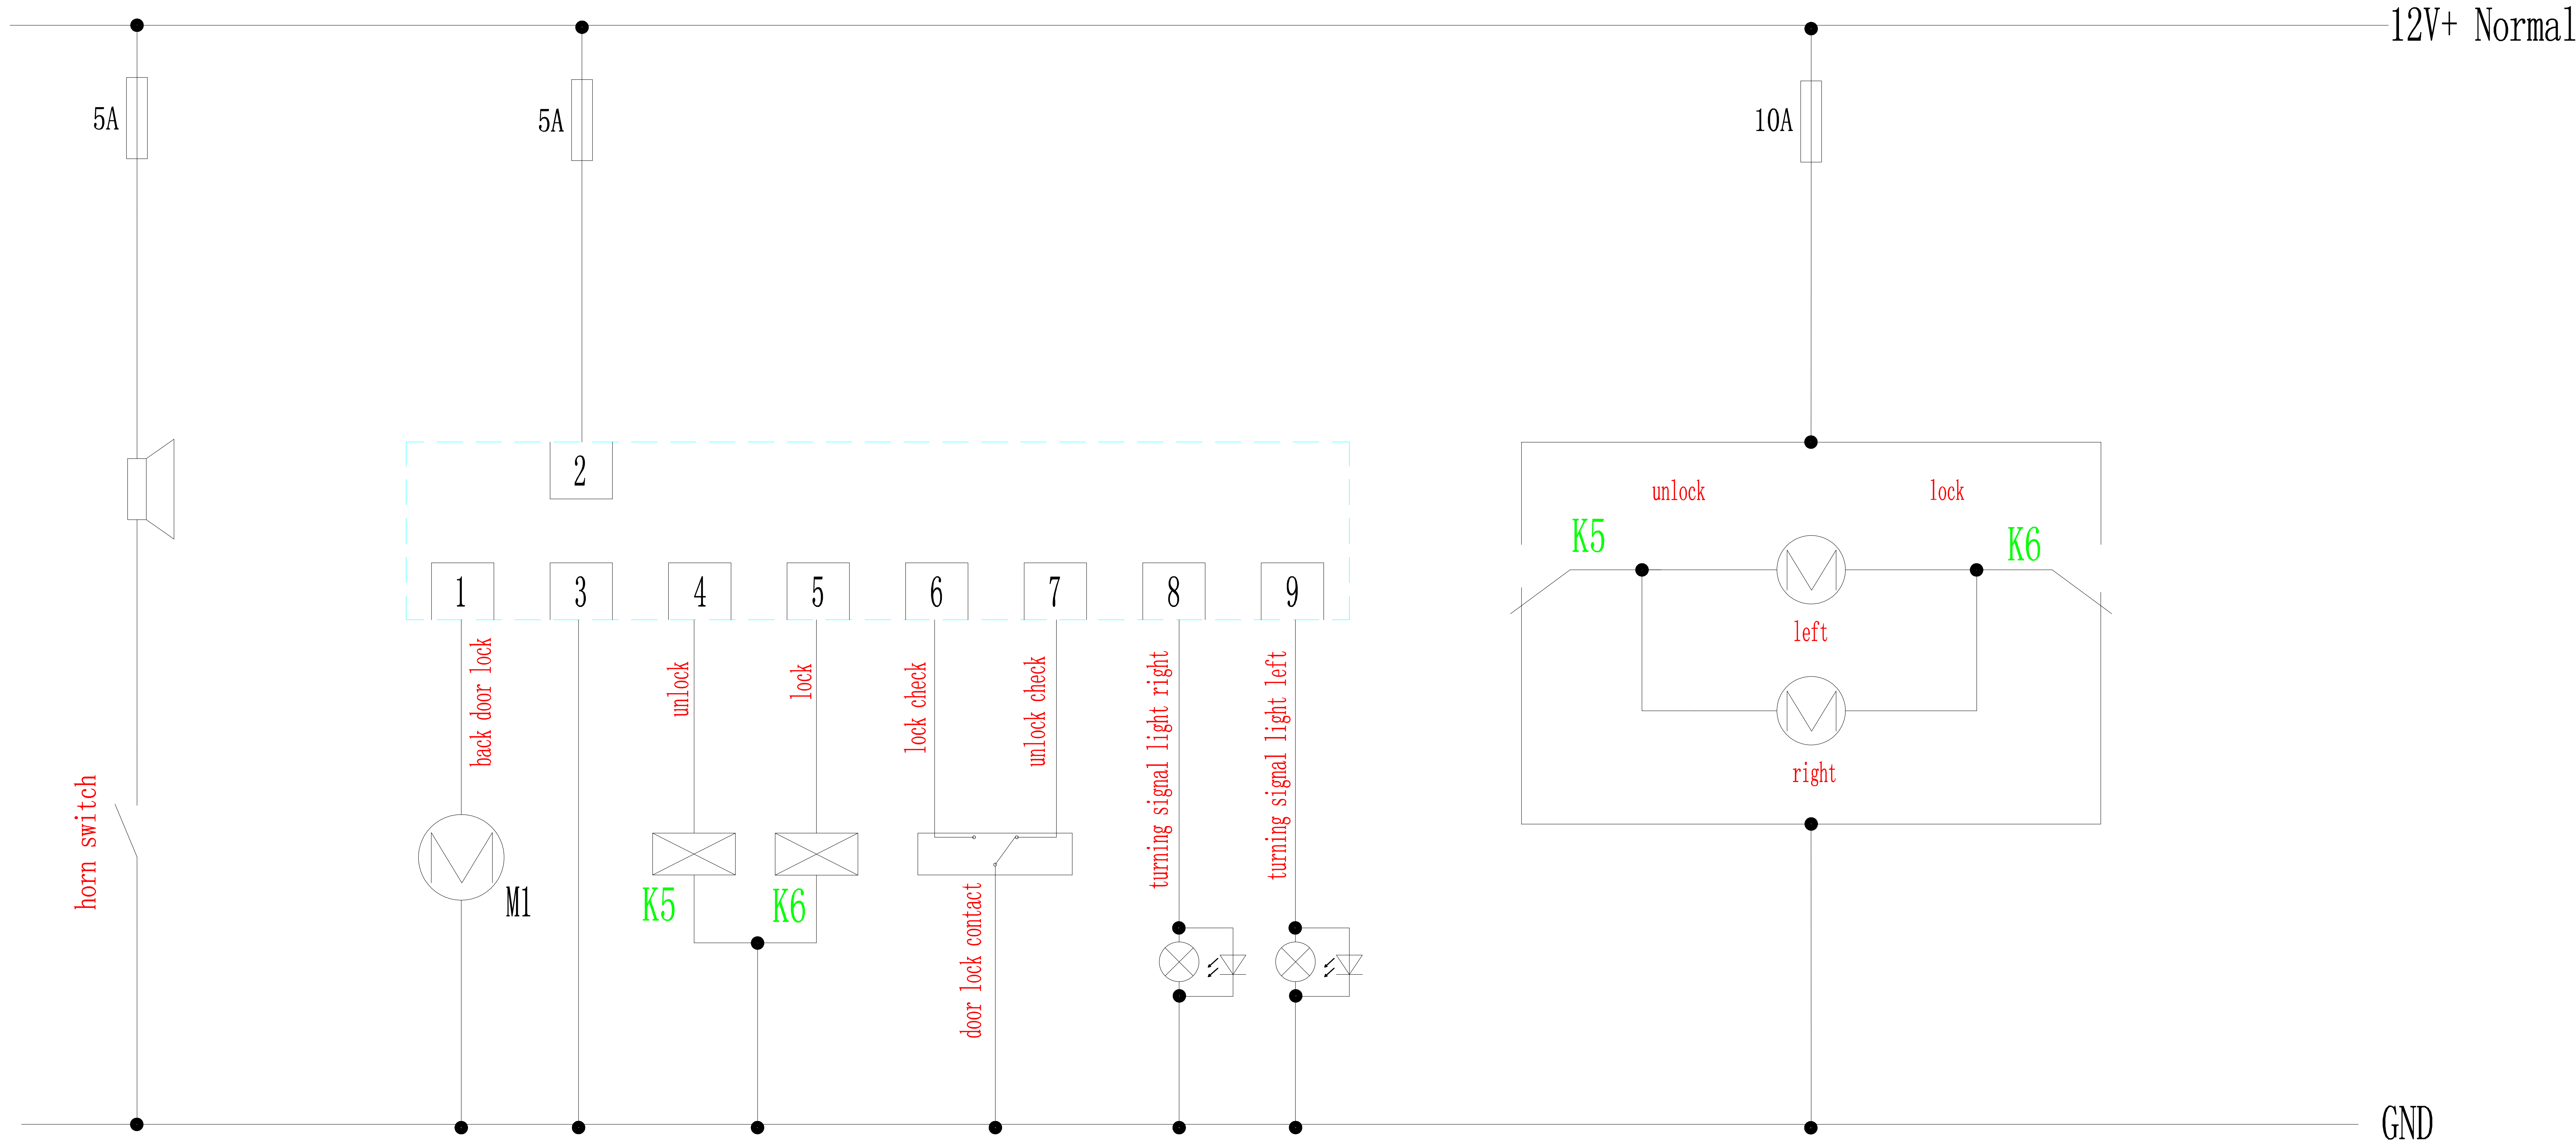

horn

Remote lock controller

Door lock actuator

Remote lock controller system 3