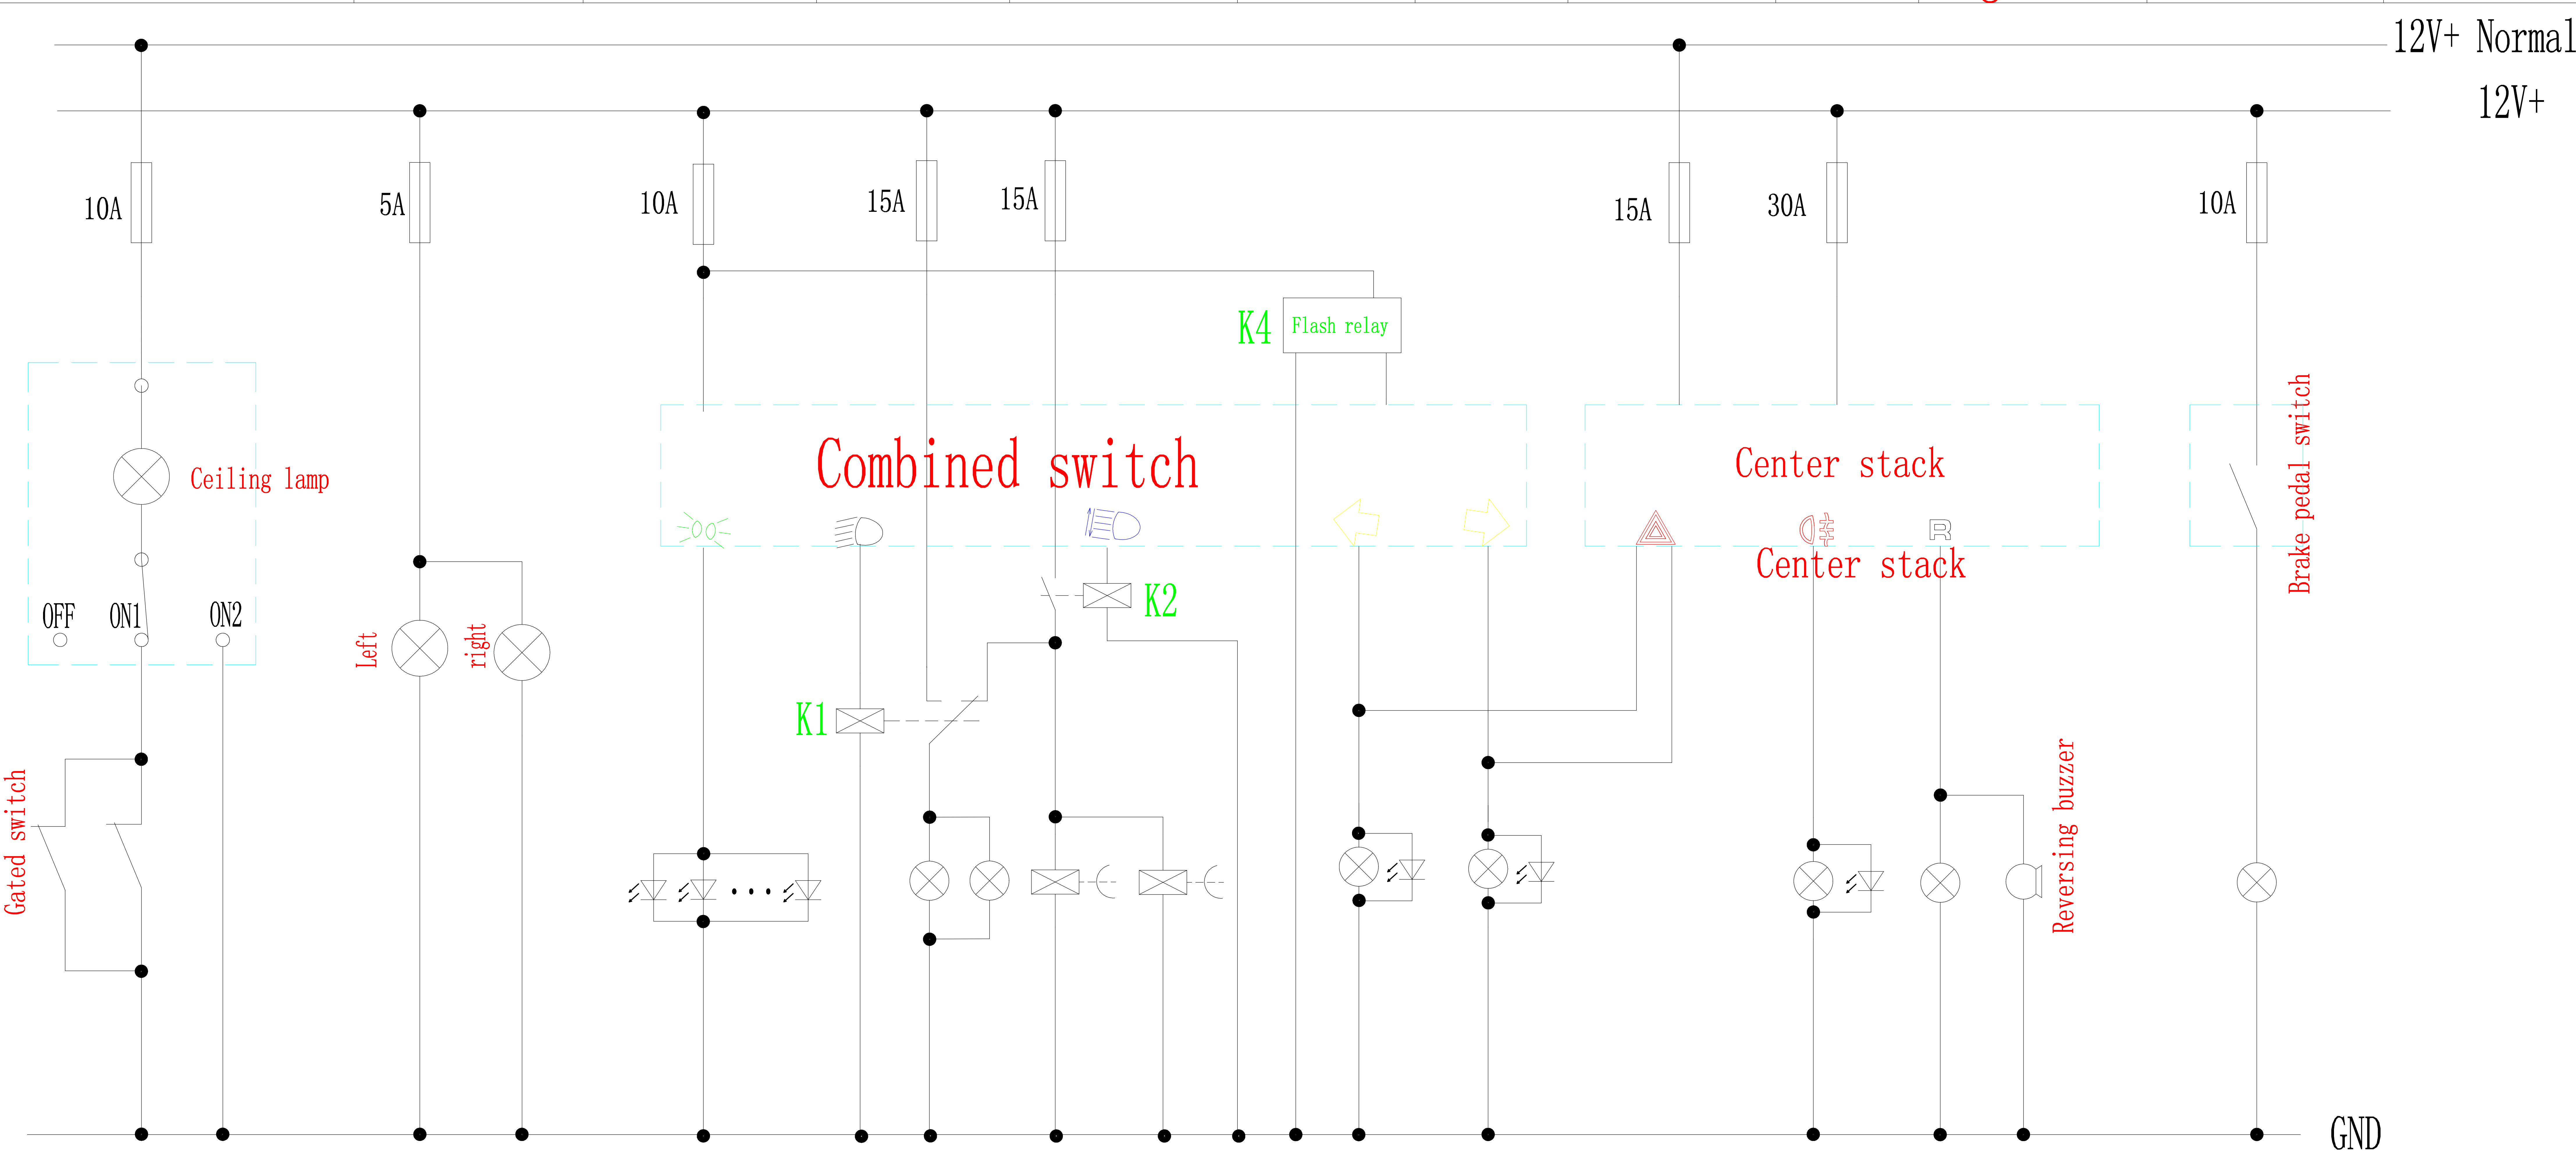

Ceiling lamp	Daytime running lamp	position light License plate light	Dipped headlight	High beam light	turning signal light left	turning signal light right	danger warning flashing light	Fog lamp	Reversing light	brake light
--------------	----------------------	---------------------------------------	------------------	-----------------	---------------------------	----------------------------	-------------------------------	----------	-----------------	-------------

Lighting and signal system 2